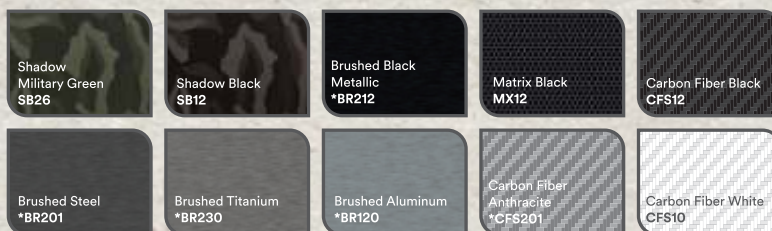

3M
Science.
Applied to Life.™

GLOSS

SATIN

MATTE

TEXTURES

COLOUR FLIPS